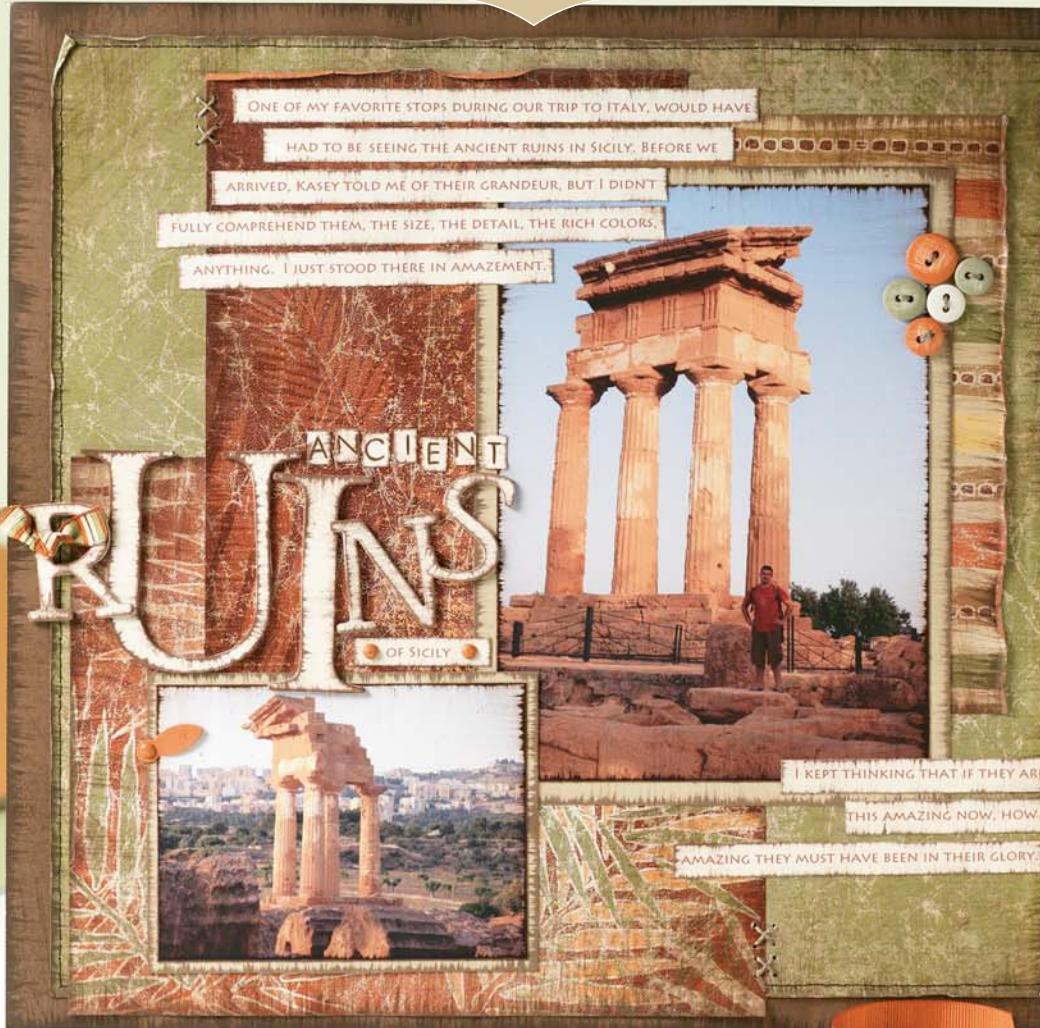

No. 10

Wild Side

LET YOUR CREATIVITY RUN WILD WITH OUR COLLECTION OF COLOR-COORDINATED EMBELLISHMENTS.

It's a jungle out there! Escape the chaos of mismatched madness and feed your embellishment envy with Close To My Heart's complete line of color-coordinated accents. We're wild about color and ferocious about variety—ribbons, buttons, clips, metal, and more. Best of all, we take the mystery out of matching so you get projects that perform without ever being tame.

"Close To My Heart's coordinating line of papers, inks, and embellishments mean I can focus on creativity without stressing over color.

Matching is a must, and I get it every time with Close To My Heart!" Leah Marlow, Navarre, FL